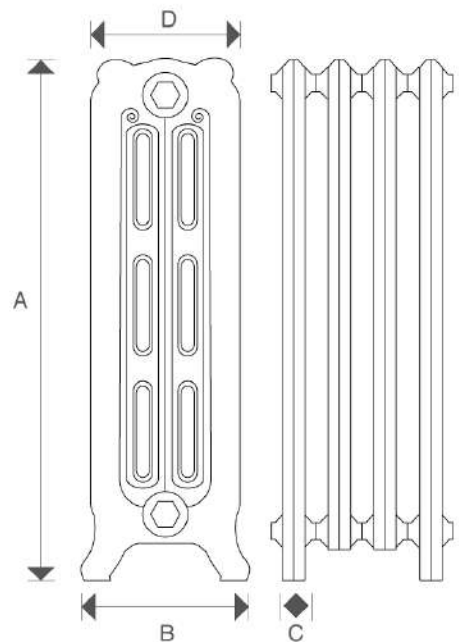

Sovereign Rococo Radiator 768mm

Cast Iron Radiators Sovereign Rococo 768mm were the first internationally popular ornate or decorative cast iron radiators.

These traditional cast iron radiators features delicately cast scalloped details on the shoulders and from the feet of each section.

Sovereign Cast Iron Radiators are cast in Europe using traditional techniques and the same moulds that have been in use for generations. With paper gaskets and European levels of casting tolerance, this range of cast iron radiators are simply the best available in the UK today.

SPECIFICATION

Section Height (A)

768mm

Radiator Width at Feet (B)

255mm

Section Length (C)

76mm

Section Width (D)

230mm

BTU's per Section

(AT=60) 495

Watts per Section

(AT=60) 145

Inlet Centres to floor

Bottom inlet

105mm

Top inlet

705mm

CJR

You can call us on 01723 321 000
Or email us directly at info@CastIronRadiators.ltd.uk
Or write to us at Unit D, Barrys Lane, Scarborough, North Yorkshire YO12 4HA
www.CastIronRadiators.ltd.uk