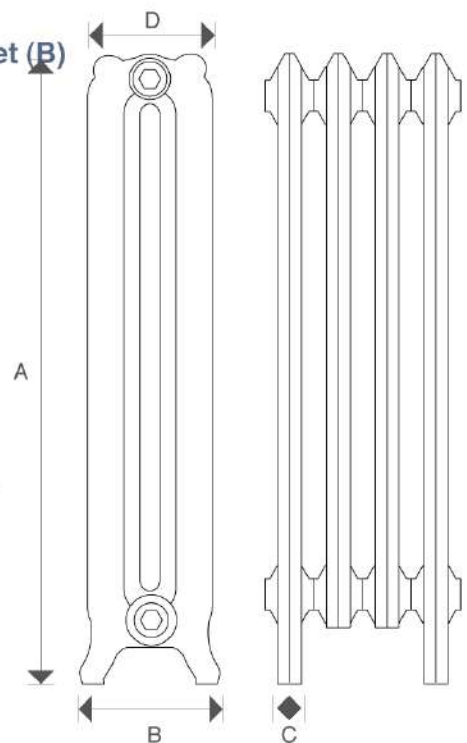

CIR

You can call us on 01723 321 000
Or email us directly at info@CastIronRadiators.ltd.uk
Or write to us at Unit D, Barrys Lane, Scarborough, North Yorkshire YO12 4HA
www.CastIronRadiators.ltd.uk