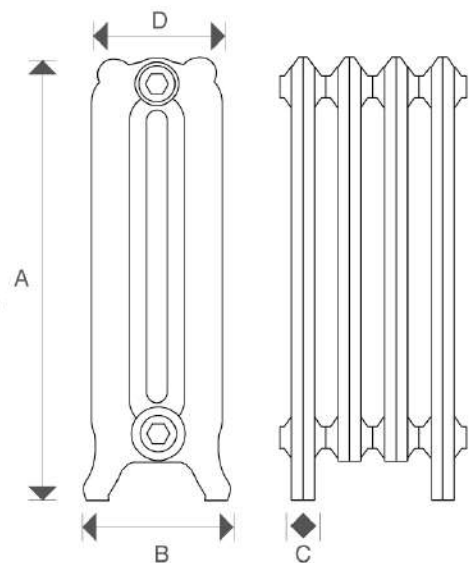

## SPECIFICATION

**Section Height (A)**

660mm

**Radiator Width at Feet (B)**

205mm

**Section Length (C)**

77mm

**Section Width (D)**

180mm

**BTU's per Section  
(AT=60) 457**

**Watts per Section  
(AT=60) 134**

**Inlet Centres to floor**

**Bottom inlet**

112mm

**Top inlet**

611mm

Product Code	Sections (No.)	Radiator Length		Heat Output ( $\Delta T=50$ )		Heat Output ( $\Delta T=60$ )	
		mm	Inches	Watts	BTU's	Watts	BTU's
SBQ-660-04	4	338	13 2/8	420 Watts	1432 BTU's	536 Watts	1828 BTU's
SBQ-660-05	5	415	16 3/8	525 Watts	1790 BTU's	670 Watts	2285 BTU's
SBQ-660-06	6	492	19 3/8	630 Watts	2148 BTU's	804 Watts	2742 BTU's
SBQ-660-07	7	569	22 3/8	735 Watts	2506 BTU's	938 Watts	3199 BTU's
SBQ-660-08	8	646	25 3/8	840 Watts	2864 BTU's	1072 Watts	3656 BTU's
SBQ-660-09	9	723	28 4/8	945 Watts	3222 BTU's	1206 Watts	4113 BTU's
SBQ-660-10	10	800	31 4/8	1050 Watts	3580 BTU's	1340 Watts	4570 BTU's
SBQ-660-11	11	877	34 4/8	1155 Watts	3938 BTU's	1474 Watts	5027 BTU's
SBQ-660-12	12	954	37 4/8	1260 Watts	4296 BTU's	1608 Watts	5484 BTU's
SBQ-660-13	13	1031	40 5/8	1365 Watts	4654 BTU's	1742 Watts	5941 BTU's
SBQ-660-14	14	1108	43 5/8	1470 Watts	5012 BTU's	1876 Watts	6398 BTU's
SBQ-660-15	15	1185	46 5/8	1575 Watts	5370 BTU's	2010 Watts	6855 BTU's