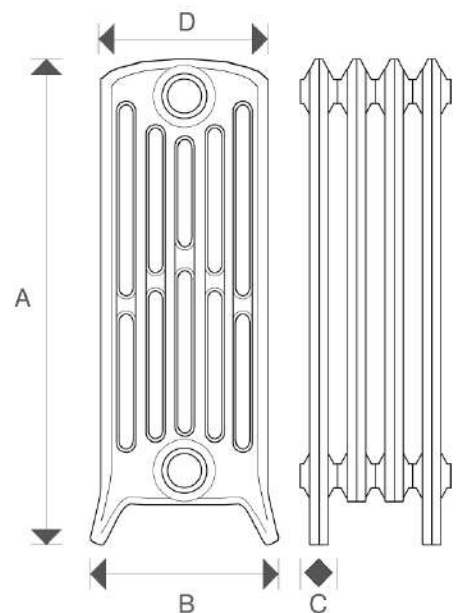

You can call us on 01723 321 000
Or email us directly at info@CastIronRadiators.ltd.uk
Or write to us at Unit D, Barrys Lane, Scarborough, North Yorkshire YO12 4HA
www.CastIronRadiators.ltd.uk