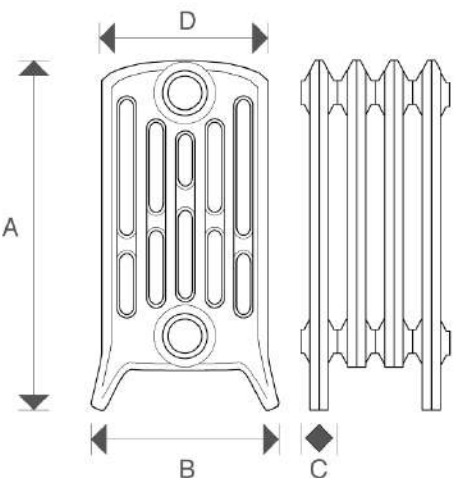

SPECIFICATION

Section Height (A)

485mm

Radiator Width at Feet (B)

251mm

Section Length (C)

60mm

Section Width (D)

222mm

BTU's per Section

(AT=60) 406

Watts per Section

(AT=60) 119

Inlet Centres to floor A

Bottom inlet

100mm

Top inlet

451mm

| Product Code | Sections (No.) | Radiator Length | | Heat Output ($\Delta T=50$) | | Heat Output ($\Delta T=60$) | |
|--------------|----------------|-----------------|--------|-------------------------------|------------|-------------------------------|------------|
| | | mm | Inches | Watts | BTU's | Watts | BTU's |
| S6C-485-06 | 6 | 390 | 15 3/8 | 564 Watts | 1926 BTU's | 714 Watts | 2436 BTU's |
| S6C-485-07 | 7 | 450 | 17 6/8 | 658 Watts | 2247 BTU's | 833 Watts | 2842 BTU's |
| S6C-485-08 | 8 | 510 | 20 1/8 | 752 Watts | 2568 BTU's | 952 Watts | 3248 BTU's |
| S6C-485-09 | 9 | 570 | 22 4/8 | 846 Watts | 2889 BTU's | 1071 Watts | 3654 BTU's |
| S6C-485-10 | 10 | 630 | 24 6/8 | 940 Watts | 3210 BTU's | 1190 Watts | 4060 BTU's |
| S6C-485-11 | 11 | 690 | 27 1/8 | 1034 Watts | 3531 BTU's | 1309 Watts | 4466 BTU's |
| S6C-485-12 | 12 | 750 | 29 4/8 | 1128 Watts | 3852 BTU's | 1428 Watts | 4872 BTU's |
| S6C-485-13 | 13 | 810 | 31 7/8 | 1222 Watts | 4173 BTU's | 1547 Watts | 5278 BTU's |
| S6C-485-14 | 14 | 870 | 34 2/8 | 1316 Watts | 4494 BTU's | 1666 Watts | 5684 BTU's |
| S6C-485-15 | 15 | 930 | 36 5/8 | 1410 Watts | 4815 BTU's | 1785 Watts | 6090 BTU's |
| S6C-485-16 | 16 | 990 | 39 | 1504 Watts | 5136 BTU's | 1904 Watts | 6496 BTU's |
| S6C-485-17 | 17 | 1050 | 41 3/8 | 1598 Watts | 5457 BTU's | 2023 Watts | 6902 BTU's |
| S6C-485-18 | 18 | 1110 | 43 6/8 | 1692 Watts | 5778 BTU's | 2142 Watts | 7308 BTU's |
| S6C-485-19 | 19 | 1170 | 46 1/8 | 1786 Watts | 6099 BTU's | 2261 Watts | 7714 BTU's |