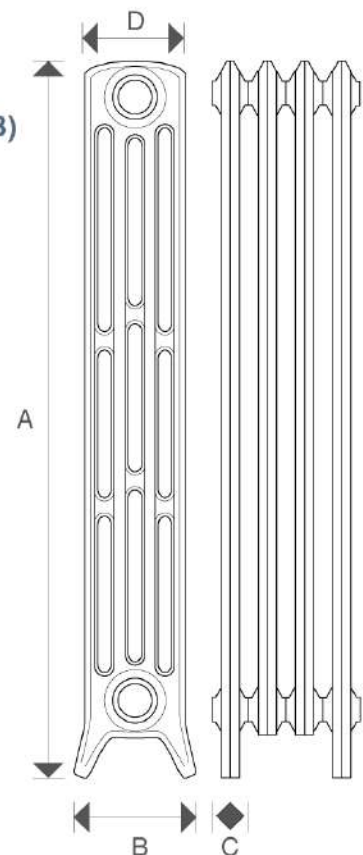

## Sovereign 4 Column Radiator 960mm

Sovereign Cast Iron Radiators 4 Column 960mm are a design classic - this is the tallest version at 960mm or 38inches boasting a heat output of 540BTUs or 158 Watts per section.

### SPECIFICATION

**Section Height (A)**

960mm

**Radiator Width at Feet (B)**

175mm

**Section Length (C)**

60mm

**Section Width (D)**

145mm

**BTU's per Section**

(AT=60) 540

**Watts per Section**

(AT=60) 158

**Inlet Centres to floor**

**Bottom inlet**

117mm

**Top inlet**

916mm

Product Code	Sections (No.)	Radiator Length		Heat Output ( $\Delta T=50$ )		Heat Output ( $\Delta T=60$ )	
		mm	Inches	Watts	BTU's	Watts	BTU's
S4C-960-06	6	390	15 3/8	750 Watts	2556 BTU's	948 Watts	3240 BTU's
S4C-960-07	7	450	17 6/8	875 Watts	2982 BTU's	1106 Watts	3780 BTU's
S4C-960-08	8	510	20 1/8	1000 Watts	3408 BTU's	1264 Watts	4320 BTU's
S4C-960-09	9	570	22 4/8	1125 Watts	3834 BTU's	1422 Watts	4860 BTU's
S4C-960-10	10	630	24 6/8	1250 Watts	4260 BTU's	1580 Watts	5400 BTU's
S4C-960-11	11	690	27 1/8	1375 Watts	4686 BTU's	1738 Watts	5940 BTU's
S4C-960-12	12	750	29 4/8	1500 Watts	5112 BTU's	1896 Watts	6480 BTU's
S4C-960-13	13	810	31 7/8	1625 Watts	5538 BTU's	2054 Watts	7020 BTU's
S4C-960-14	14	870	34 2/8	1750 Watts	5964 BTU's	2212 Watts	7560 BTU's
S4C-960-15	15	930	36 5/8	1875 Watts	6390 BTU's	2370 Watts	8100 BTU's
S4C-960-16	16	990	39	2000 Watts	6816 BTU's	2528 Watts	8640 BTU's
S4C-960-17	17	1050	41 3/8	2125 Watts	7242 BTU's	2686 Watts	9180 BTU's
S4C-960-18	18	1110	43 6/8	2250 Watts	7668 BTU's	2844 Watts	9720 BTU's