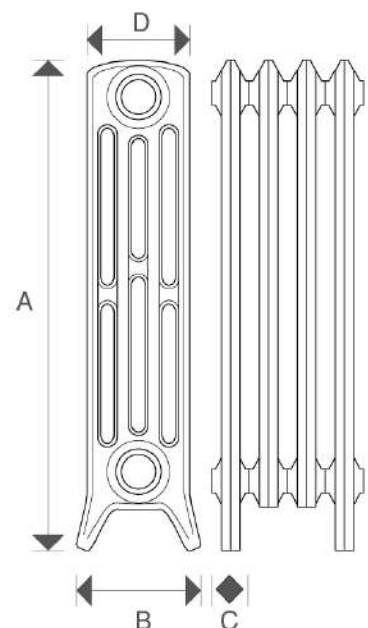

SPECIFICATION

Section Height (A)

660mm

Radiator Width at Feet (B)

175mm

Section Length (C)

60mm

Section Width (D)

145mm

BTU's per Section

(AT=60) 378

Watts per Section

(AT=60) 111

Inlet Centres to floor

Bottom inlet

85mm

Top inlet

586mm

Product Code	Sections (No.)	Radiator Length		Heat Output ($\Delta T=50$)		Heat Output ($\Delta T=60$)	
		mm	Inches	Watts	BTU's	Watts	BTU's
S4C-660-06	6	390	15 3/8	522 Watts	1782 BTU's	666 Watts	2274 BTU's
S4C-660-07	7	450	17 6/8	609 Watts	2079 BTU's	777 Watts	2653 BTU's
S4C-660-08	8	510	20 1/8	696 Watts	2376 BTU's	888 Watts	3032 BTU's
S4C-660-09	9	570	22 4/8	783 Watts	2673 BTU's	999 Watts	3411 BTU's
S4C-660-10	10	630	24 6/8	870 Watts	2970 BTU's	1110 Watts	3790 BTU's
S4C-660-11	11	690	27 1/8	957 Watts	3267 BTU's	1221 Watts	4169 BTU's
S4C-660-12	12	750	29 4/8	1044 Watts	3564 BTU's	1332 Watts	4548 BTU's
S4C-660-13	13	810	31 7/8	1131 Watts	3861 BTU's	1443 Watts	4927 BTU's
S4C-660-14	14	870	34 2/8	1218 Watts	4158 BTU's	1554 Watts	5306 BTU's
S4C-660-15	15	930	36 5/8	1305 Watts	4455 BTU's	1665 Watts	5685 BTU's
S4C-660-16	16	990	39	1392 Watts	4752 BTU's	1776 Watts	6064 BTU's
S4C-660-17	17	1050	41 3/8	1479 Watts	5049 BTU's	1887 Watts	6443 BTU's
S4C-660-18	18	1110	43 6/8	1566 Watts	5346 BTU's	1998 Watts	6822 BTU's