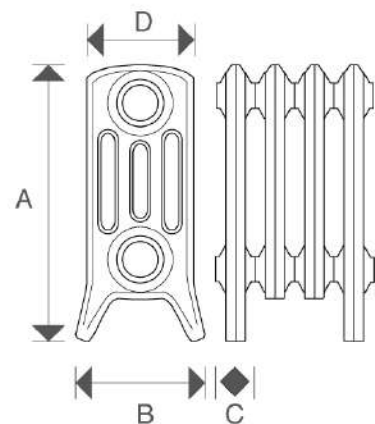

### SPECIFICATION

**Section Height (A)**

360mm

**Radiator Width at Feet (B)**

176mm

**Section Length (C)**

60mm

**Section Width (D)**

145mm

**BTU's per Section**

(AT=60) 201

**Watts per Section**

(AT=60) 59

**Inlet Centres to floor**

**Bottom inlet**

82mm

**Top inlet**

282mm

Product Code	Sections (No.)	Radiator Length		Heat Output ( $\Delta T=50$ )		Heat Output ( $\Delta T=60$ )	
		mm	Inches	Watts	BTU's	Watts	BTU's
S4C-360-06	6	390	15 3/8	282 Watts	960 BTU's	354 Watts	1206 BTU's
S4C-360-07	7	450	17 6/8	329 Watts	1120 BTU's	413 Watts	1407 BTU's
S4C-360-08	8	510	20 1/8	376 Watts	1280 BTU's	472 Watts	1608 BTU's
S4C-360-09	9	570	22 4/8	423 Watts	1440 BTU's	531 Watts	1809 BTU's
S4C-360-10	10	630	24 6/8	470 Watts	1600 BTU's	590 Watts	2010 BTU's
S4C-360-11	11	690	27 1/8	517 Watts	1760 BTU's	649 Watts	2211 BTU's
S4C-360-12	12	750	29 4/8	564 Watts	1920 BTU's	708 Watts	2412 BTU's
S4C-360-13	13	810	31 7/8	611 Watts	2080 BTU's	767 Watts	2613 BTU's
S4C-360-14	14	870	34 2/8	658 Watts	2240 BTU's	826 Watts	2814 BTU's
S4C-360-15	15	930	36 5/8	705 Watts	2400 BTU's	885 Watts	3015 BTU's
S4C-360-16	16	990	39	752 Watts	2560 BTU's	944 Watts	3216 BTU's
S4C-360-17	17	1050	41 3/8	799 Watts	2720 BTU's	1003 Watts	3417 BTU's
S4C-360-18	18	1110	43 6/8	846 Watts	2880 BTU's	1062 Watts	3618 BTU's
S4C-360-19	19	1170	46 1/8	893 Watts	3040 BTU's	1121 Watts	3819 BTU's